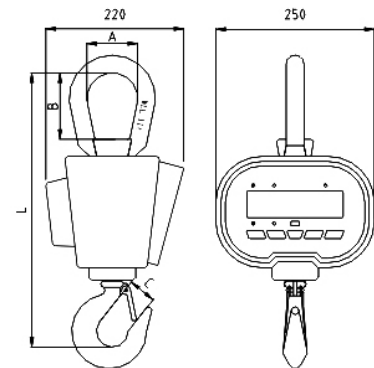

### FEATURES

- Fast resolution switching
- Supplied with 2 rechargeable batteries
- 38mm 5 digits LED display for OCSC3
- 30mm 5 digits LCD display for OCSC4
- Rotatable hook
- Idle mode to maximize the battery life
- HOLD function
- Tare In / Tare Out
- Unit switch: kg / lb
- Auto overload alarm at 100%F.S. +9e
- Auto power-off function

Model	OCSC3	OCSC4
Type	Convenience	Convenience
Accuracy Class	OIML III	OIML III
Enclosure	Die-casting Aluminum	Die-casting Aluminum
Display	38mm LED	30mm LCD w/Backlight
Capacity Available	2 / 4 / 6 / 10 Klb	2 / 4 / 6 / 10 Klb
Battery Life	80 Hours ( with 2 batteries)	80 Hours ( with 2 batteries)
High Quality Load Receptor	Alloy Steel	Alloy Steel
Shackle	H.D. Fixed	H.D. Fixed
Hook	H.D. Rotatable	H.D. Rotatable
High Capacity Rechargeable Battery	Yes (Easy to exchange) 6V/3.2Ahx2	Yes (Easy to exchange) 6V/3.2Ahx2
Infrared Remote Control	Yes	Yes

### OPTION

- Wireless Scoreboard

Rated Capacity	Division	A	B	C	L	N.W.	G.W.
2Klb	1 lb	70mm / 2.76"	100mm / 3.94"	35mm / 1.38"	420mm / 16.54"	11.5kg / 24.4 lb	14kg / 31.0 lb
4Klb	2 lb	70mm / 2.76"	100mm / 3.94"	35mm / 1.38"	420mm / 16.54"	11.5kg / 24.4 lb	14kg / 31.0 lb
6Klb	2 lb	70mm / 2.76"	100mm / 3.94"	35mm / 1.38"	420mm / 16.54"	11.5kg / 24.4 lb	14kg / 31.0 lb
10Klb	5 lb	85mm / 3.35"	115mm / 4.53"	40mm / 1.57"	480mm / 18.90"	15kg / 33.1 lb	18kg / 39.7 lb