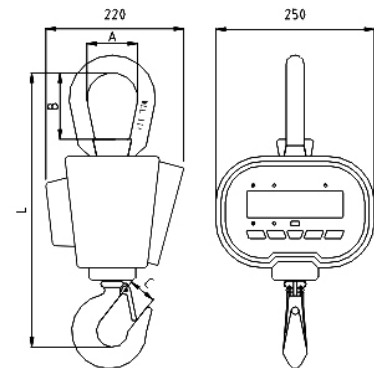

### FEATURES

- Fast resolution switching
- Supplied with 2 rechargeable batteries
- 38mm 5 digits LED display for OCSC3
- 30mm 5 digits LCD display for OCSC4
- Rotatable hook
- Idle mode to maximize the battery life
- HOLD function
- Tare In / Tare Out
- Unit switch: kg / lb
- Auto overload alarm at 100%F.S. +9e
- Auto power-off function

Model	OCSC3	OCSC4
Type	Convenience	Convenience
Accuracy Class	OIML III	OIML III
Enclosure	Die-casting Aluminum	Die-casting Aluminum
Display	38mm LED	30mm LCD w/Backlight
Capacity Available	2 / 4 / 6 / 10 Klb	2 / 4 / 6 / 10 Klb
Battery Life	80 Hours ( with 2 batteries)	80 Hours ( with 2 batteries)
High Quality Load Receptor	Alloy Steel	Alloy Steel
Shackle	H.D. Fixed	H.D. Fixed
Hook	H.D. Rotatable	H.D. Rotatable
High Capacity Rechargeable Battery	Yes (Easy to exchange) 6V/3.2Ahx2	Yes (Easy to exchange) 6V/3.2Ahx2
Infrared Remote Control	Yes	Yes

### OPTION

- Wireless Scoreboard

Rated Capacity	Division	A	B	C	L	N.W.	G.W.
1t / 2Klb	0.5kg / 1 lb	70mm / 2.76"	100mm / 3.94"	35mm / 1.38"	420mm / 16.54"	11.5kg / 24.4 lb	14kg / 31.0 lb
2t / 4Klb	1kg / 2 lb	70mm / 2.76"	100mm / 3.94"	35mm / 1.38"	420mm / 16.54"	11.5kg / 24.4 lb	14kg / 31.0 lb
3t / 6Klb	1kg / 2 lb	70mm / 2.76"	100mm / 3.94"	35mm / 1.38"	420mm / 16.54"	11.5kg / 24.4 lb	14kg / 31.0 lb
5t / 10Klb	2kg / 5 lb	85mm / 3.35"	115mm / 4.53"	40mm / 1.57"	480mm / 18.90"	15kg / 33.1 lb	18kg / 39.7 lb