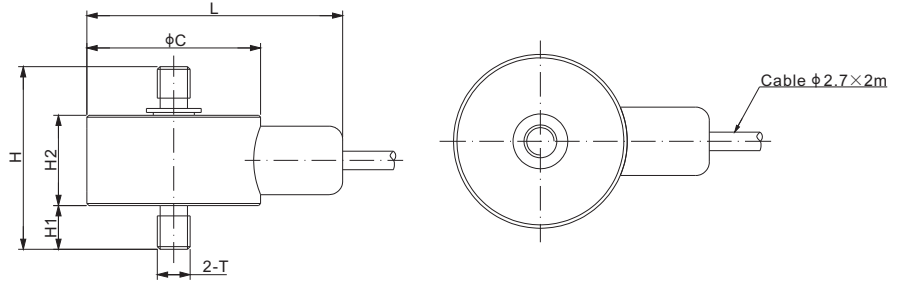

247BSWM

Stainless Steel

LOAD BUTTONS

DIMENSIONS

RATED CAPACITY	C	L	H	H1	H2	T
lb/inches						
10	0.75	1.22	1.01	0.25	0.45	#6-32 UNC-2A
25-100	1.00	1.47	1.05	0.25	0.52	#10-32 UNF-2A
250-1,000	1.00	1.77	1.32	0.38	0.53	1/4-28 UNF-2A
2,000-3,000	1.00	1.77	1.75	0.50	0.72	3/8-24 UNF-2A
5,000	1.25	2.02	2.23	0.63	0.94	1/2-20 UNF-2A
7,500-10,000	1.38	2.15	2.88	0.88	1.09	3/4-16 UNF-2A
kg/mm (conversion of above dimensions)						
4.54	19.1	31.1	25.7	6.4	11.4	#6-32 UNC-2A
11.34-45.36	25.4	37.4	26.7	6.4	13.2	#10-32 UNF-2A
113.40-453.6	25.4	44.9	33.5	9.7	13.4	1/4-28 UNF-2A
907.18-1,360.78	25.4	44.9	44.5	12.7	18.3	3/8-24 UNF-2A
2,267.96	31.8	51.3	56.6	16.0	23.9	1/2-20 UNF-2A
3,401.94-4,535.92	34.9	54.0	73.2	22.4	27.7	3/4-16 UNF-2A

SPECIFICATIONS			
Full Scale Output	2.0 mV/V ± 20%	Element Material	Stainless Steel
Zero Balance	± 0.04mV/V	Recommended Excitation	5V (10V Maximum)
Non-linearity	< ± 0.2%	Insulation Resistance	> 2 [50V DC] GΩ
Repeatability	< ± 0.1%	Nominal Temperature Range	-10°C to 40°C / 14°F to 104°F
Hysteresis Error	< ± 0.2%	Safe Overload	150% of full scale
Creep in 30 min.	< ± 0.2%	Breaking Overload	300% of full scale
Input Resistance	375Ω ± 25	Seal Type / IP Rating	Environmentally Sealed / IP66
Output Resistance	350Ω ± 3		

PART NUMBER*		
Rated Capacity	Part No.	Weight (kg) Approx.
10lb.....	247BSWM-10lb.....	0.10
25lb.....	247BSWM-25lb.....	0.12
50lb.....	247BSWM-50lb.....	0.12
100lb.....	247BSWM-100lb.....	0.12
250lb.....	247BSWM-250lb.....	0.12
500lb.....	247BSWM-500lb.....	0.12
1Klb.....	247BSWM-1Klb.....	0.12
2Klb.....	247BSWM-2Klb.....	0.20
3Klb.....	247BSWM-3Klb.....	0.20
5Klb.....	247BSWM-5Klb.....	0.20
7.5Klb.....	247BSWM-7.5Klb.....	0.40
10Klb.....	247BSWM-10Klb.....	0.40