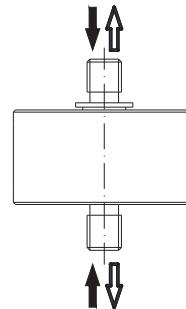

APPLICATION EXAMPLES

Compression:
+Output cable Color Code:
Exc+ Red   Exc- Black
Sig+ Green   Sig- White
Shield Bare

Tension:
+Output cable Color Code:
Exc+ Red   Exc- Black
Sig+ White   Sig- Green
Shield Bare

* ATEX, FM, IECEx approved versions carry the "-Ex" suffix.