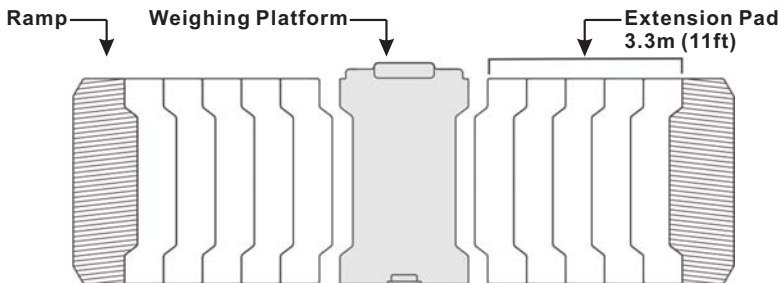

Accessories: Extension Pad

To be ordered separately, Part Number: AXA-8-EXT-30