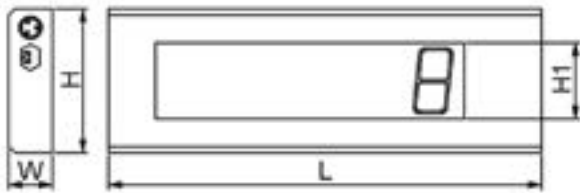

OCSD Series

OCSD Scoreboard
BD

FEATURES

- **Dynamic scan flip-latching technology (BD3/5)**
- **High-lighted digital segment and broad eyesight with special optical filter film**
- **Display character:** 6-bit LED with character height 75mm (BD3 steel housing)
- **Display character:** 6-bit LED with character height 125mm (BD5 steel housing)
- **Temperature:** -10~40°C
- **Humidity:** ≤85%RH

Model	H (mm/in)	H1 (mm/in)	L (mm/in)	W (mm/in)
BD3	180 / 7.09	75 / 2.95	540 / 21.26	55 / 2.17
BD5	260 / 10.24	125 / 4.92	780 / 30.71	58 / 2.28