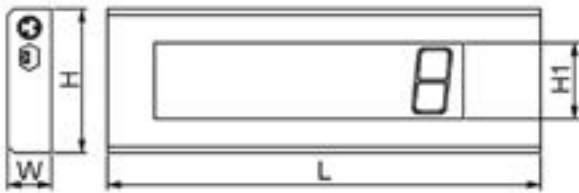

OCSD Series

OCSD Scoreboard
BD

FEATURES

- **Dynamic scan flip-latching technology (BD3/5)**
- **High-lighted digital segment and broad eyesight with special optical filter film**
- **Display character:** 6-bit LED with character height 75mm (BD3 steel housing)
- **Display character:** 6-bit LED with character height 125mm (BD5 steel housing)
- **Temperature:** -10~40°C
- **Humidity:** ≤85%RH

Model	H (mm/in)	H1 (mm/in)	L (mm/in)	W (mm/in)
BD3	180 / 7.09	75 / 2.95	540 / 21.26	55 / 2.17
BD5	260 / 10.24	125 / 4.92	780 / 30.71	58 / 2.28